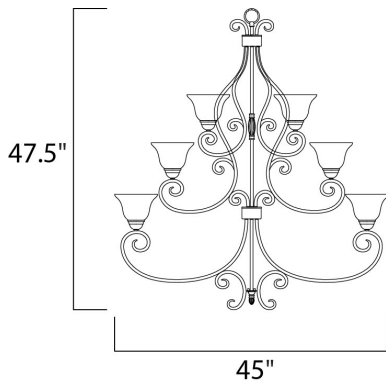

**PRODUCT DESCRIPTION**

This decorative classic in Oil Rubbed Bronze finish is both dramatic and subtle, with or without shades.

**MEASUREMENTS**

DIMENSION : 45" L x 45" W x 47.5" H  
 HANGING WEIGHT : 50.86 lb